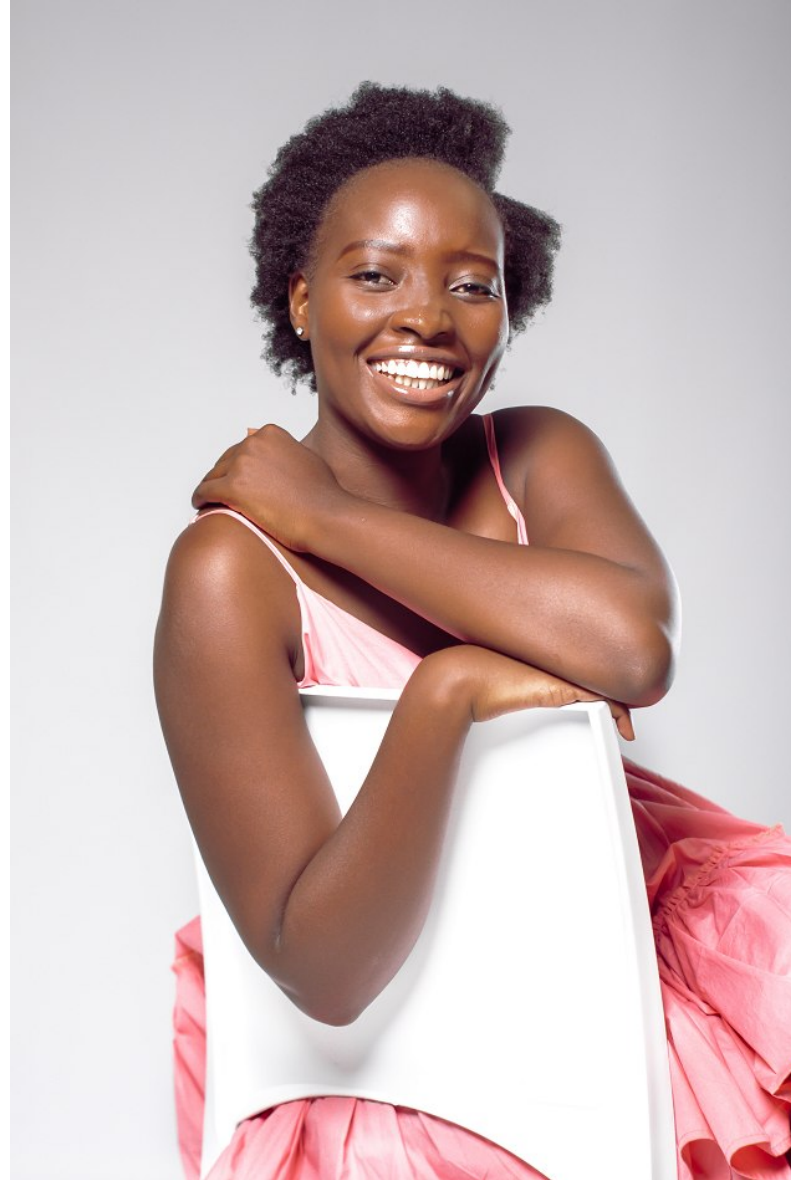

BLAZE

FIKILE

Height 167cm/5'5.5" Bust 86cm/34" D Waist 82cm/32.5" Hips 102cm/40" Dress 36 EU/6 US/8 UK Shoe 41 EU/10 US/7 UK Hair Black Eyes Brown Age 23

FIKILE

Height 167cm/5'5.5" Bust 86cm/34" D Waist 82cm/32.5" Hips 102cm/40" Dress 36 EU/6 US/8 UK Shoe 41 EU/10 US/7 UK Hair Black Eyes Brown Age 23

BLAZE

FIKILE

Height 167cm/5'5.5" Bust 86cm/34" D Waist 82cm/32.5" Hips 102cm/40" Dress 36 EU/6 US/8 UK Shoe 41 EU/10 US/7 UK Hair Black Eyes Brown Age 23

BLAZE

FIKILE

Height 167cm/5'5.5" Bust 86cm/34" D Waist 82cm/32.5" Hips 102cm/40" Dress 36 EU/6 US/8 UK Shoe 41 EU/10 US/7 UK Hair Black Eyes Brown Age 23